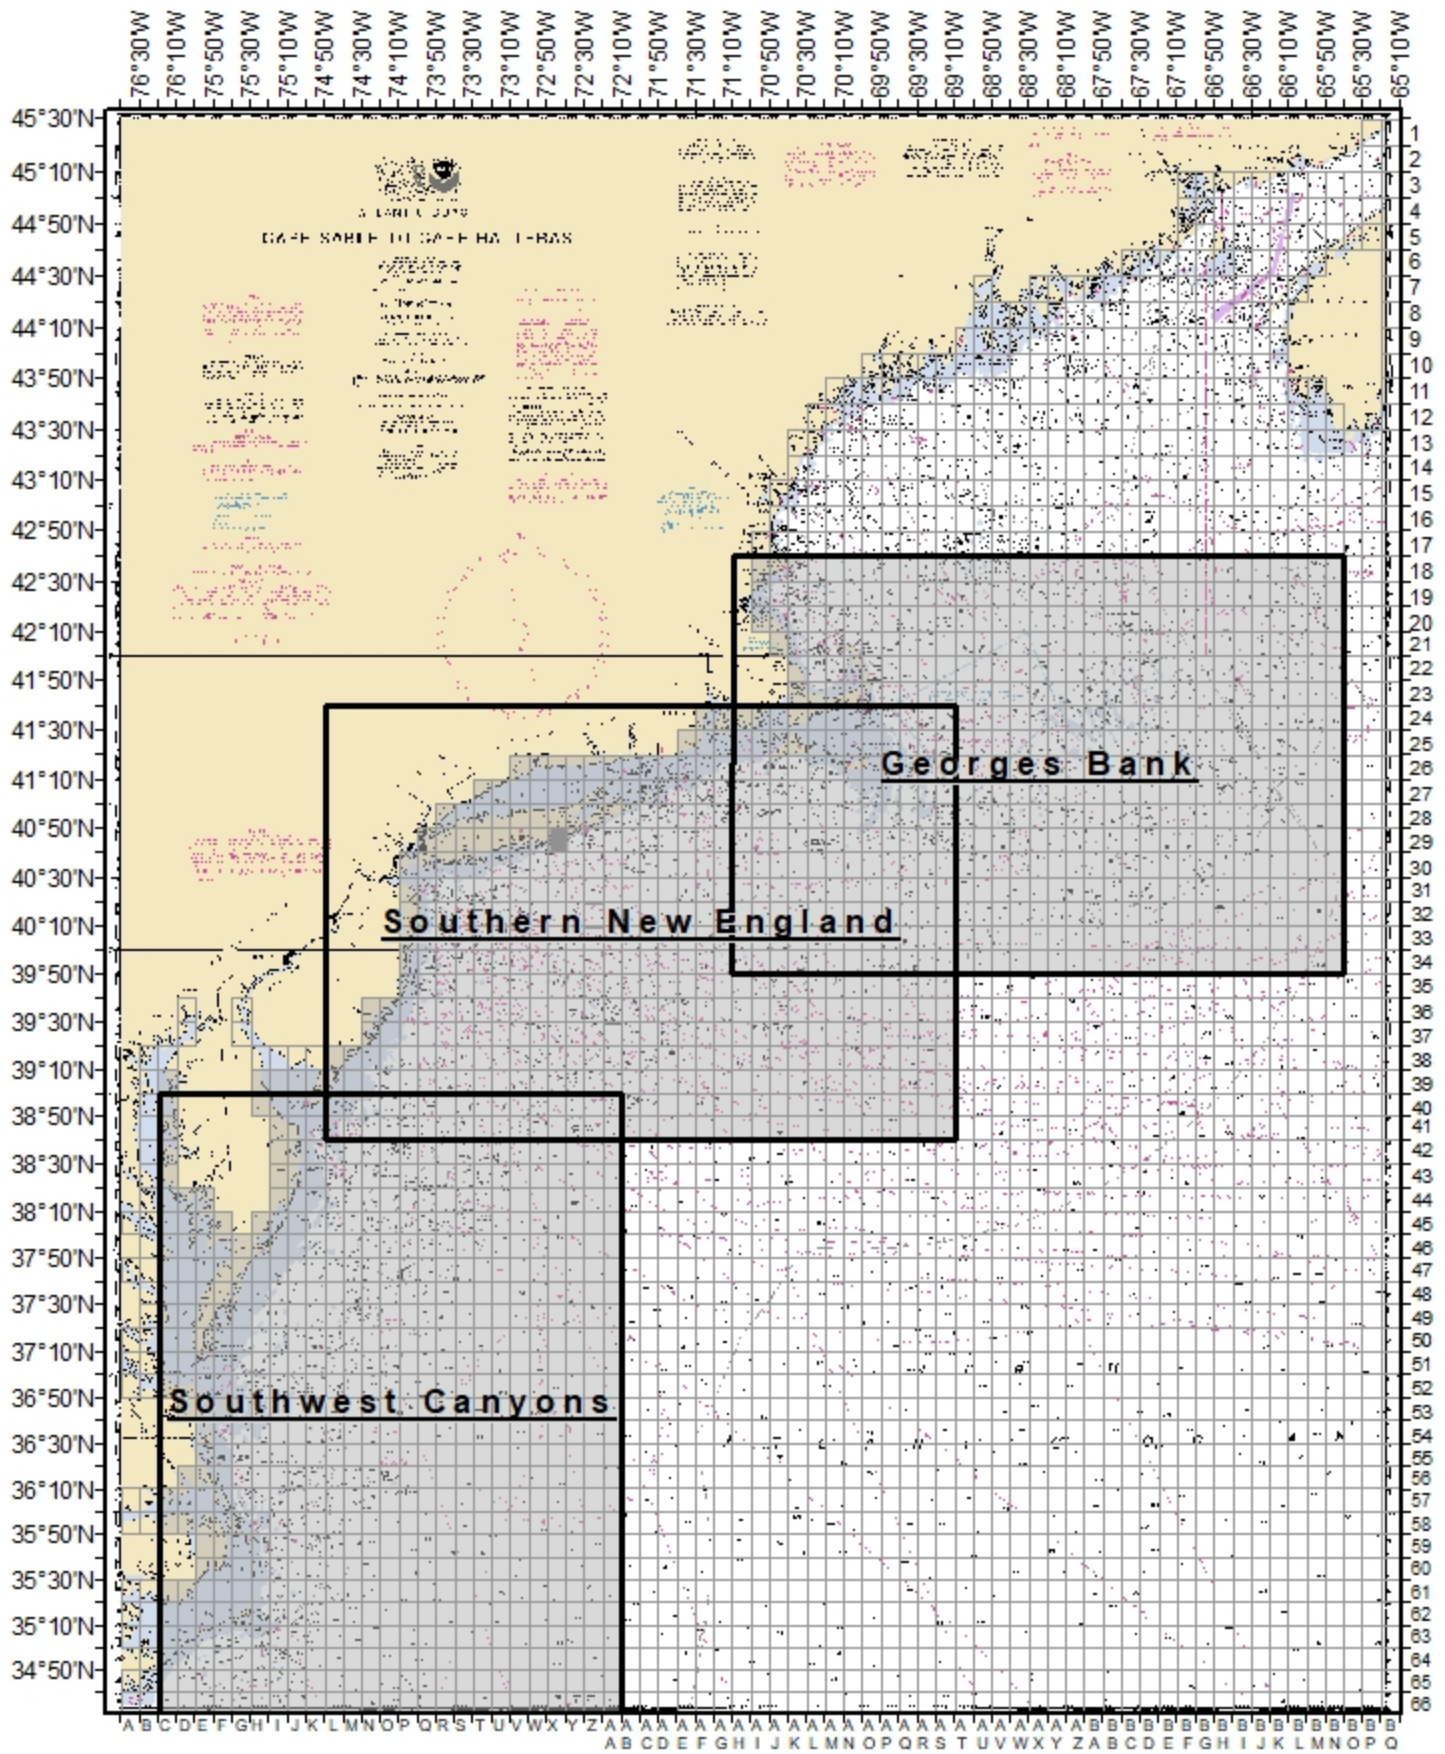

BYCATCH AVOIDANCE NETWORK MASTER GRID

No Reports
 Negative
 Low
 Moderate
 High
 Urgent