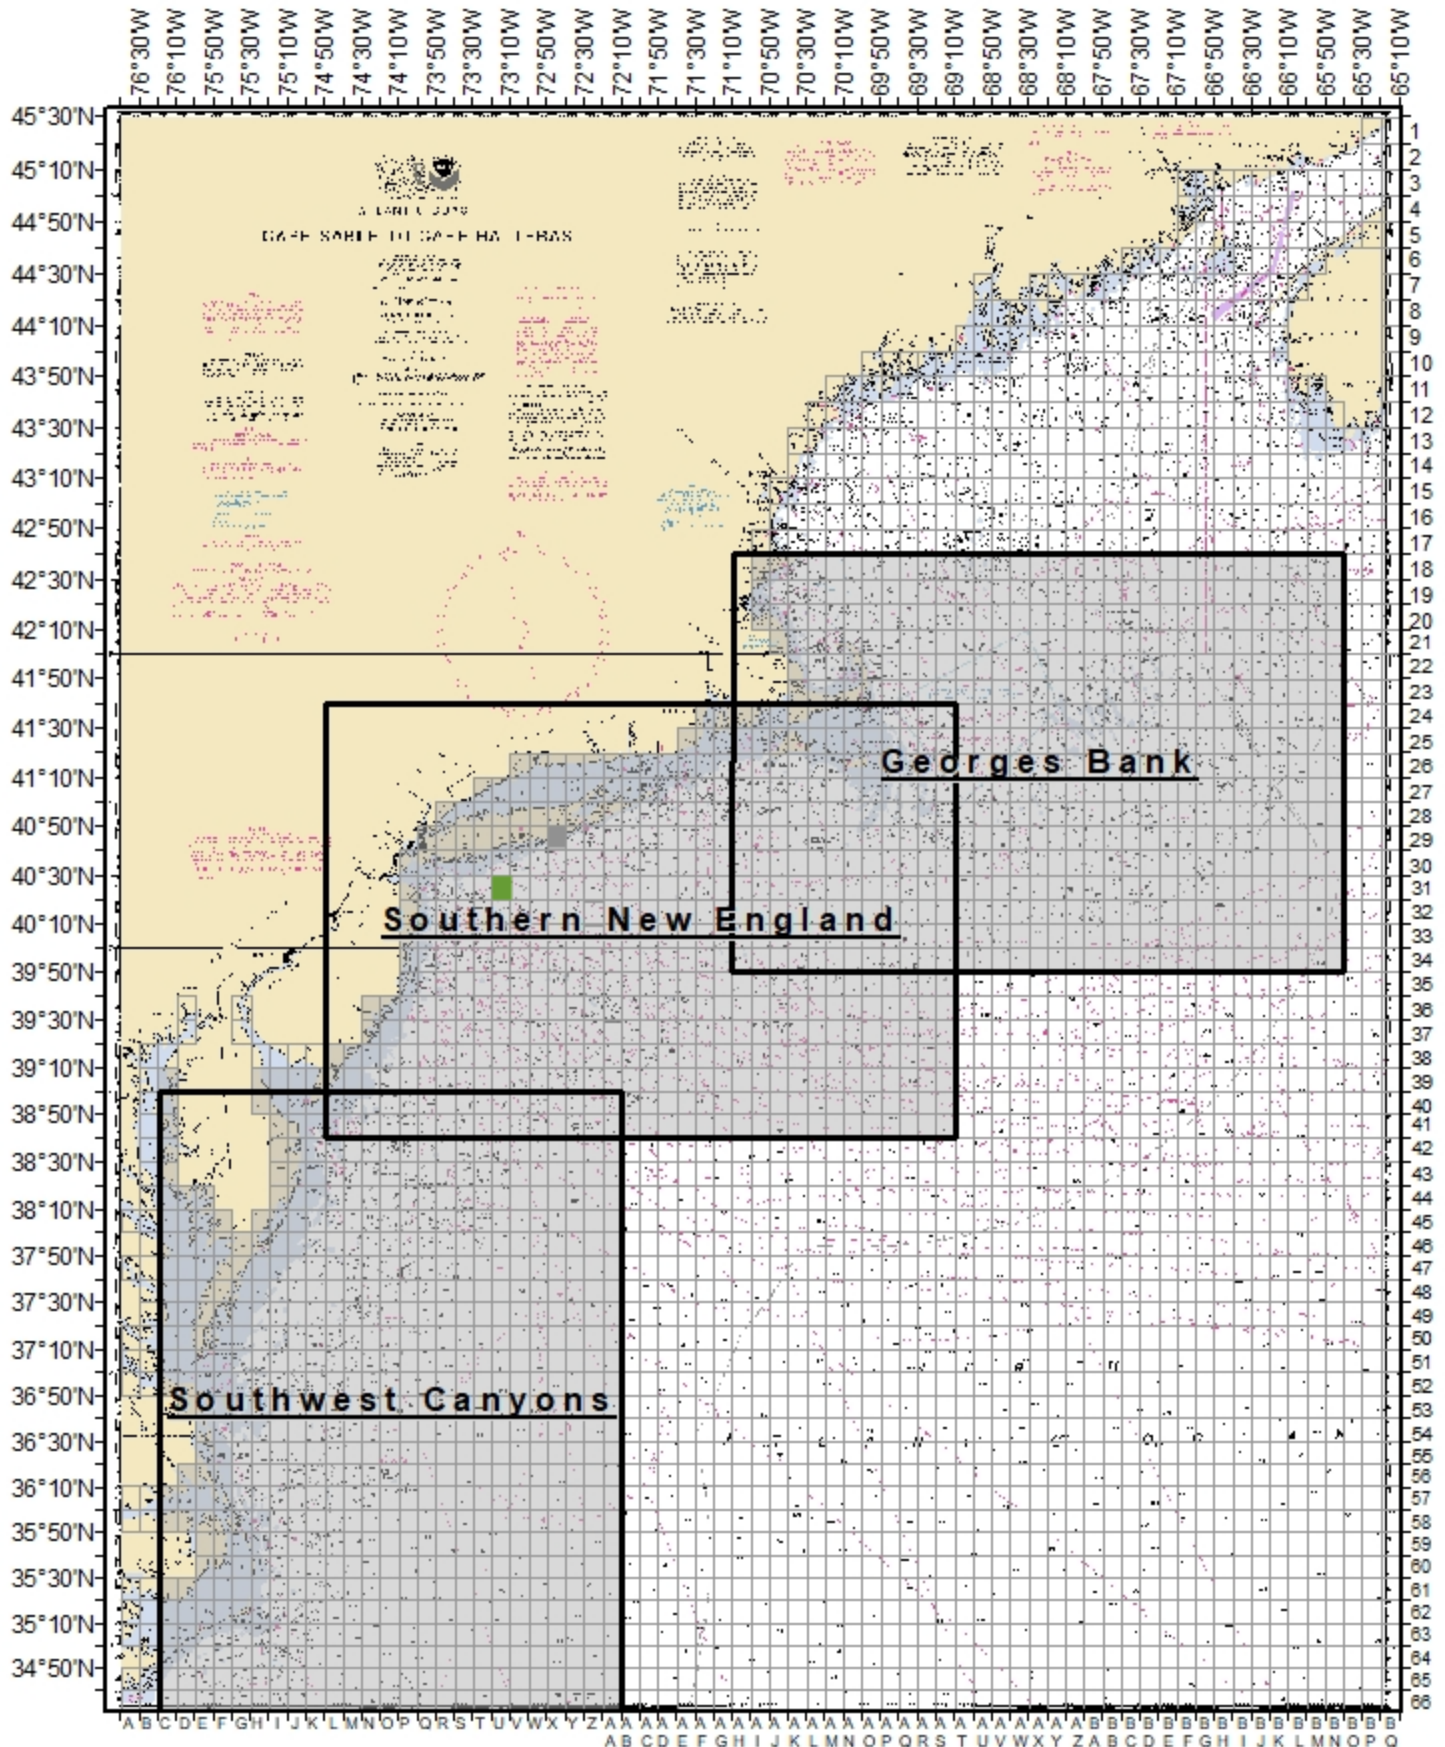

BYCATCH AVOIDANCE NETWORK MASTER GRID

No Reports
 Negative
 Low
 Moderate
 High
 Urgent