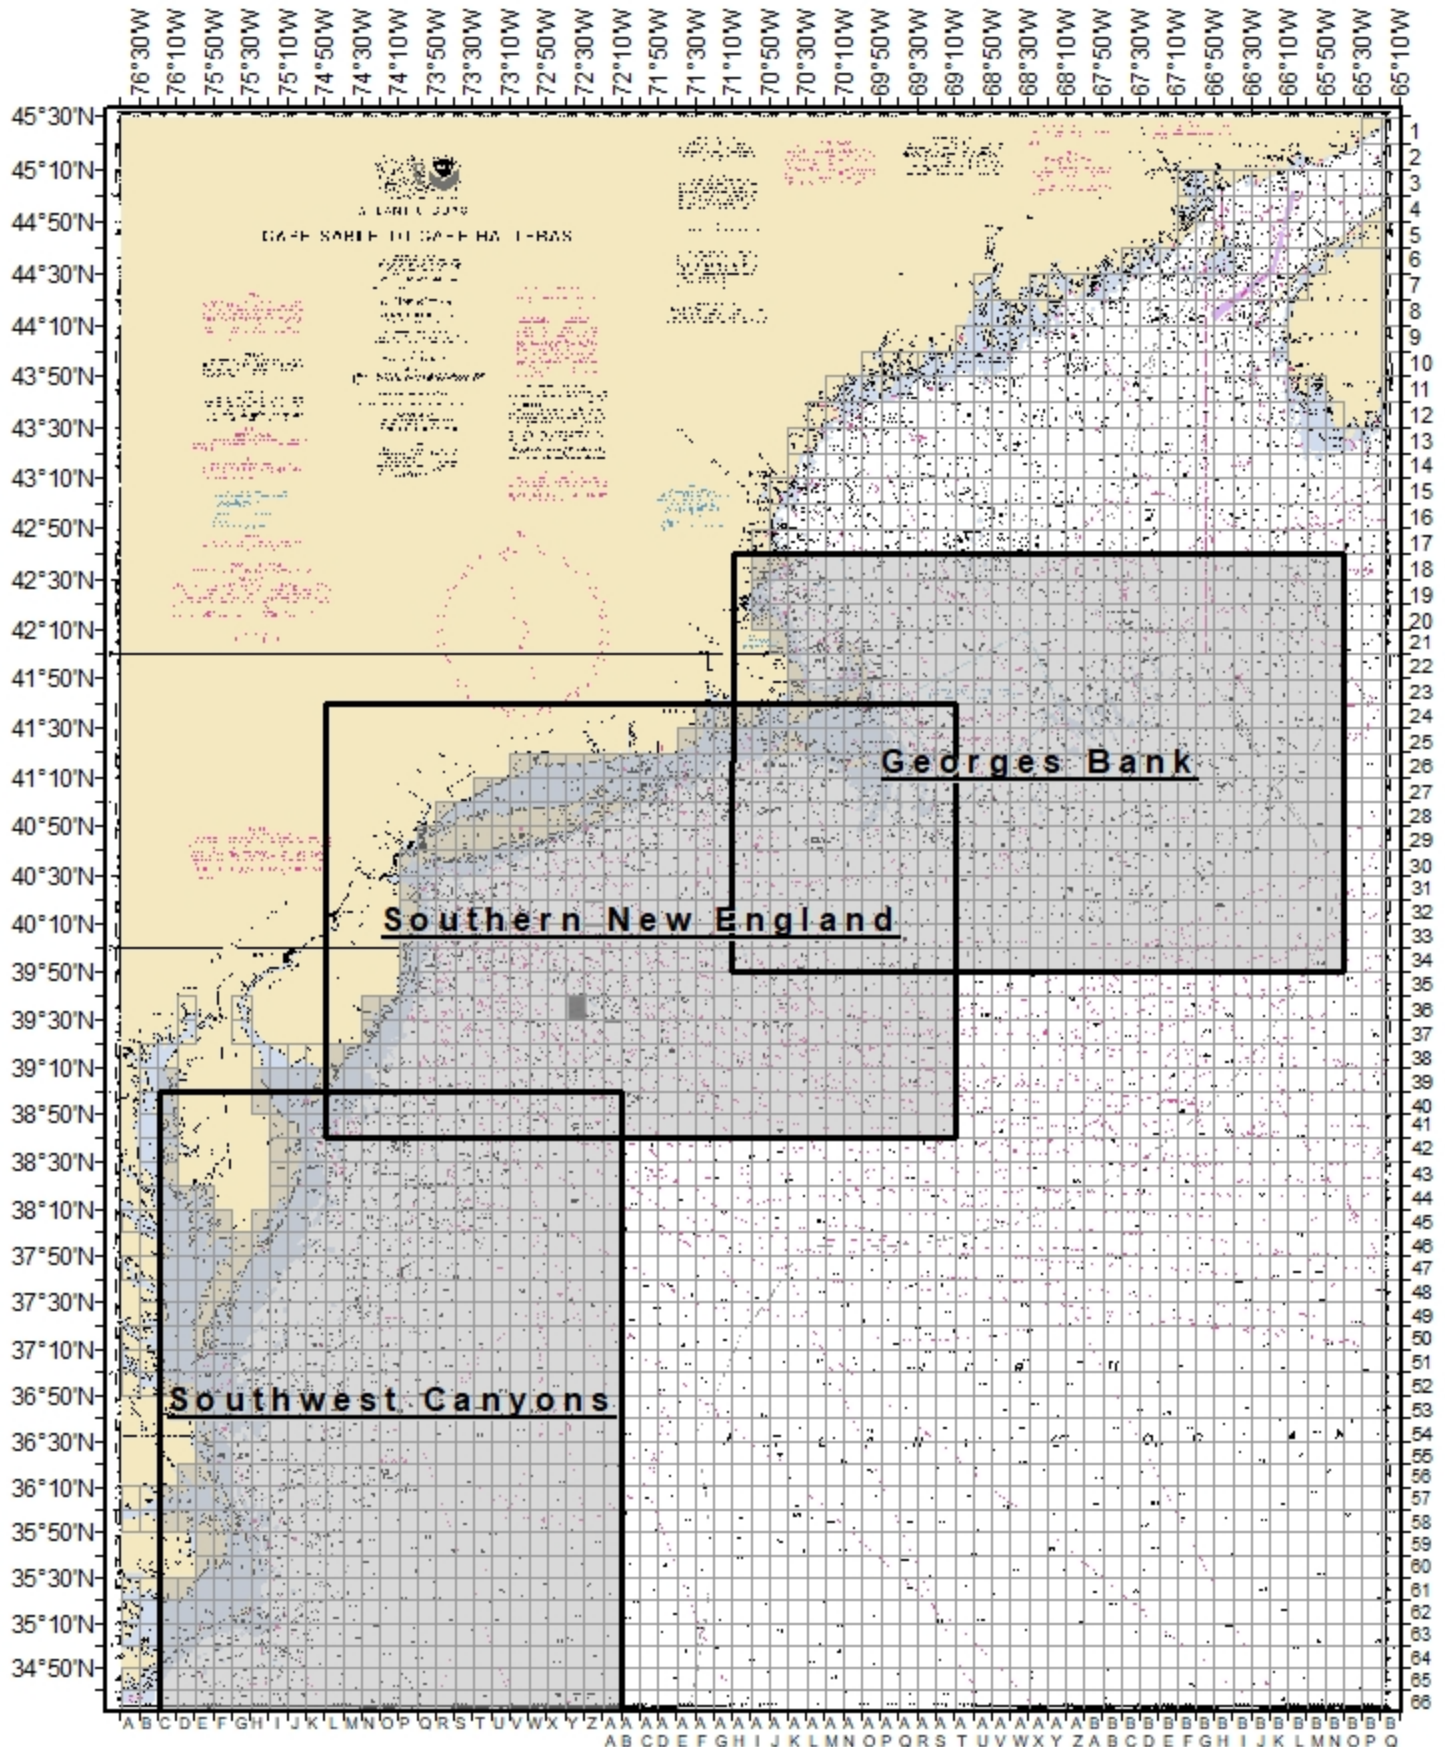

BYCATCH AVOIDANCE NETWORK MASTER GRID

No Reports
 Negative
 Low
 Moderate
 High
 Urgent