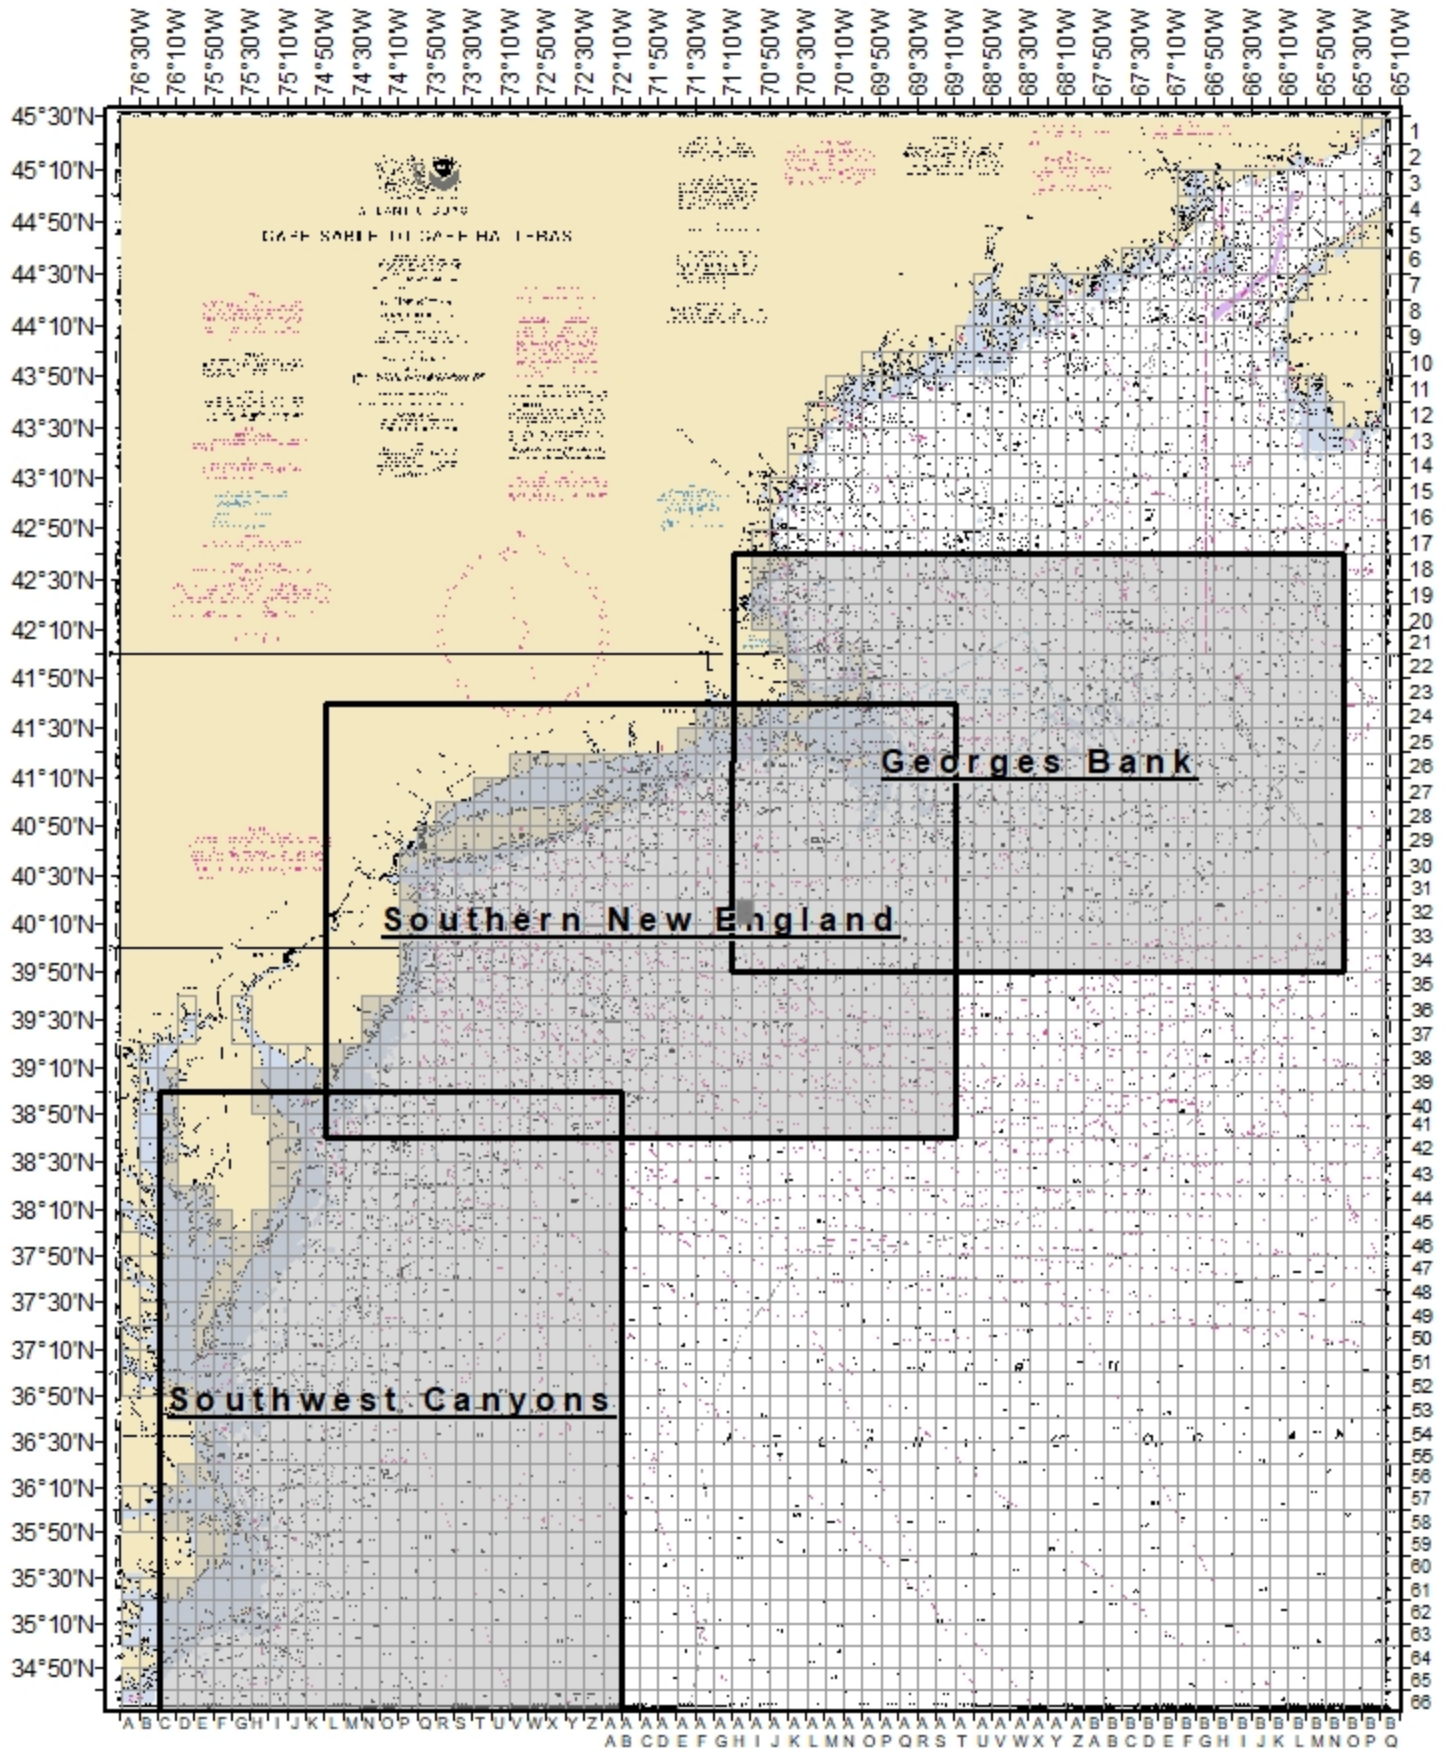

BYCATCH AVOIDANCE NETWORK MASTER GRID

No Reports
 Negative
 Low
 Moderate
 High
 Urgent