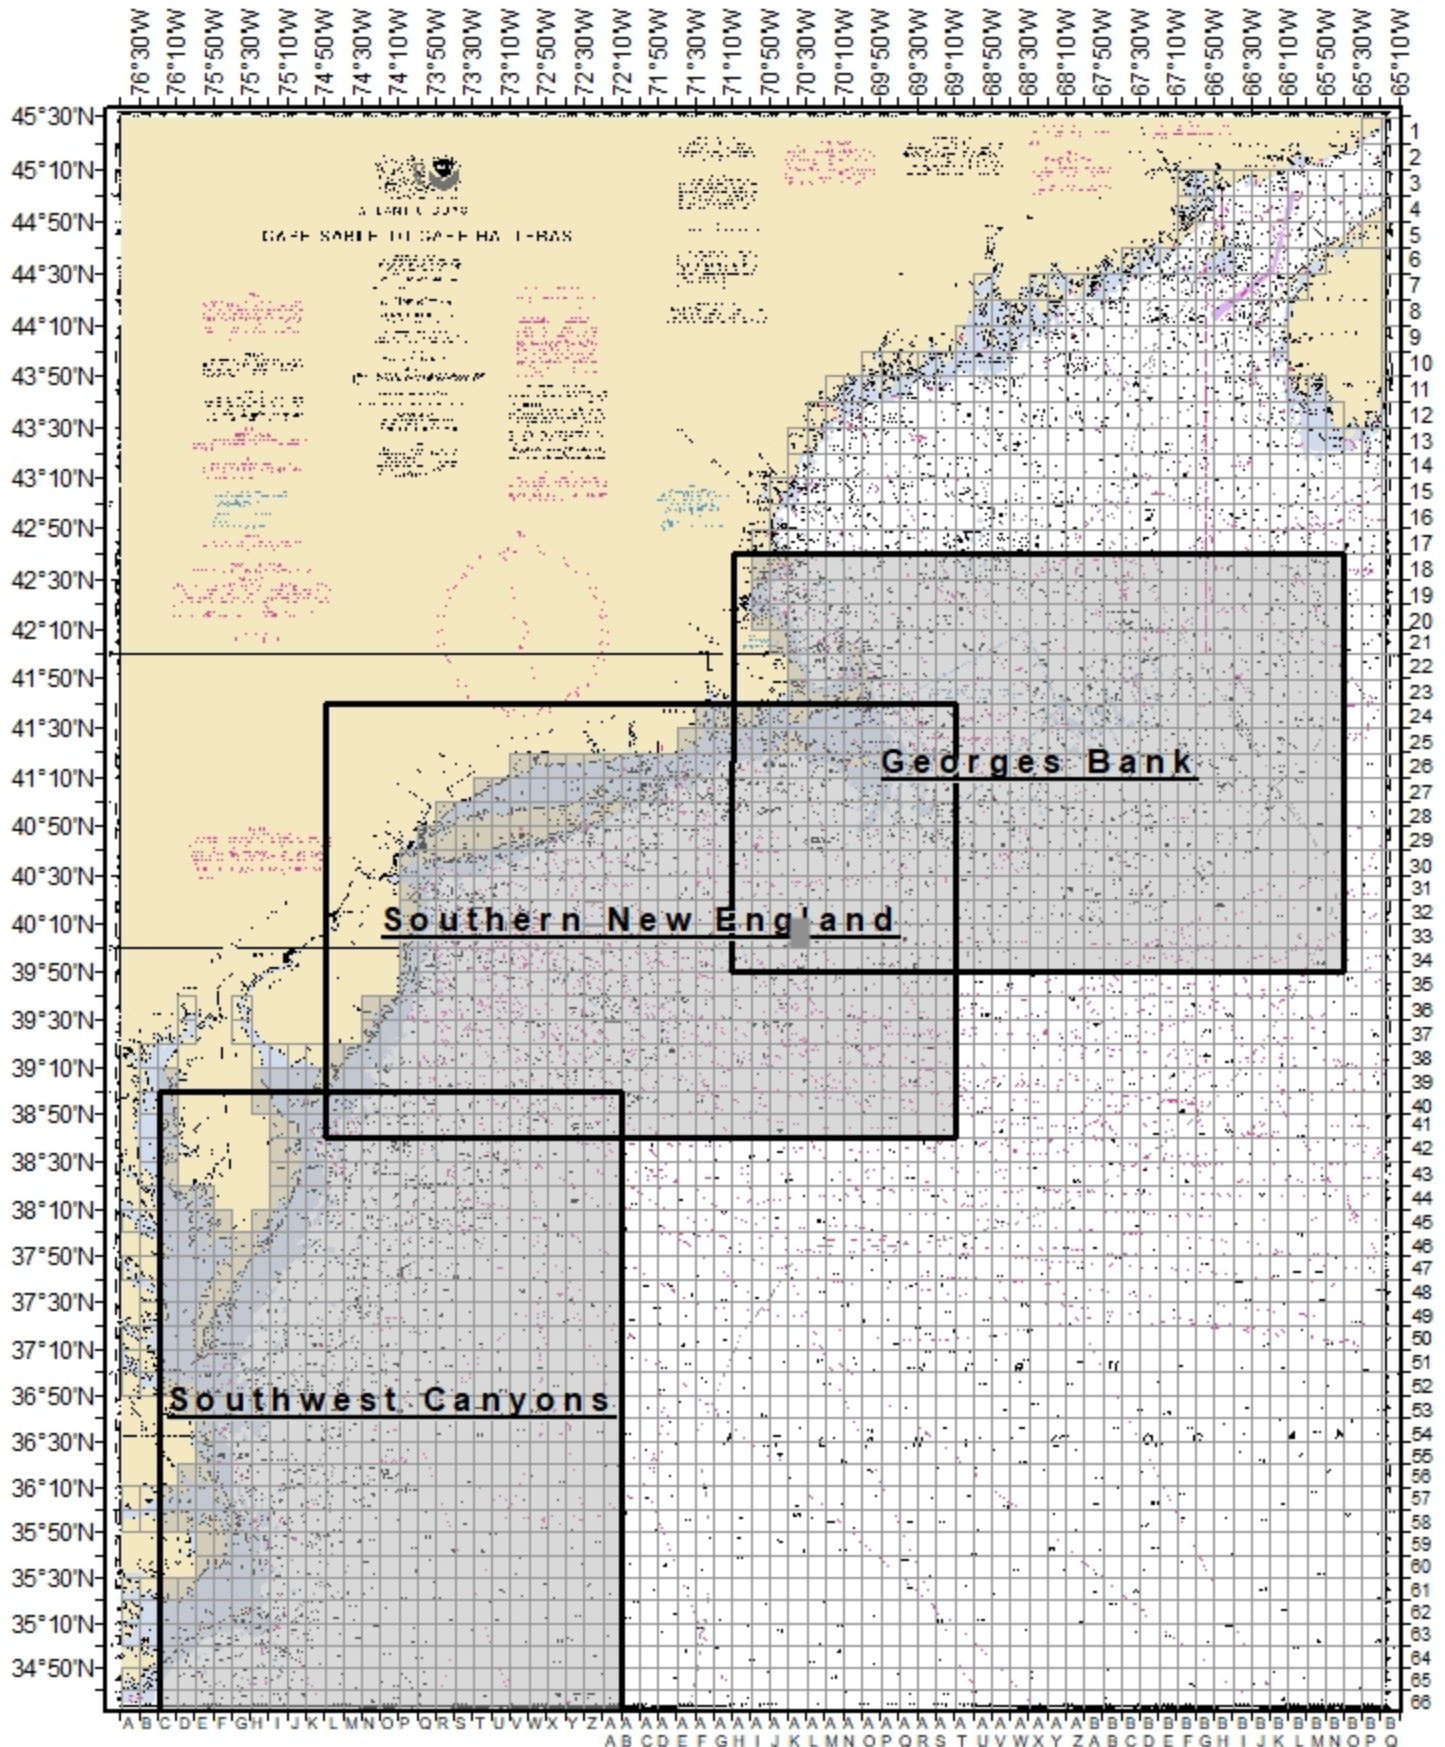

# BYCATCH AVOIDANCE NETWORK MASTER GRID

No Reports
  Negative
  Low
  Moderate
  High
  Urgent