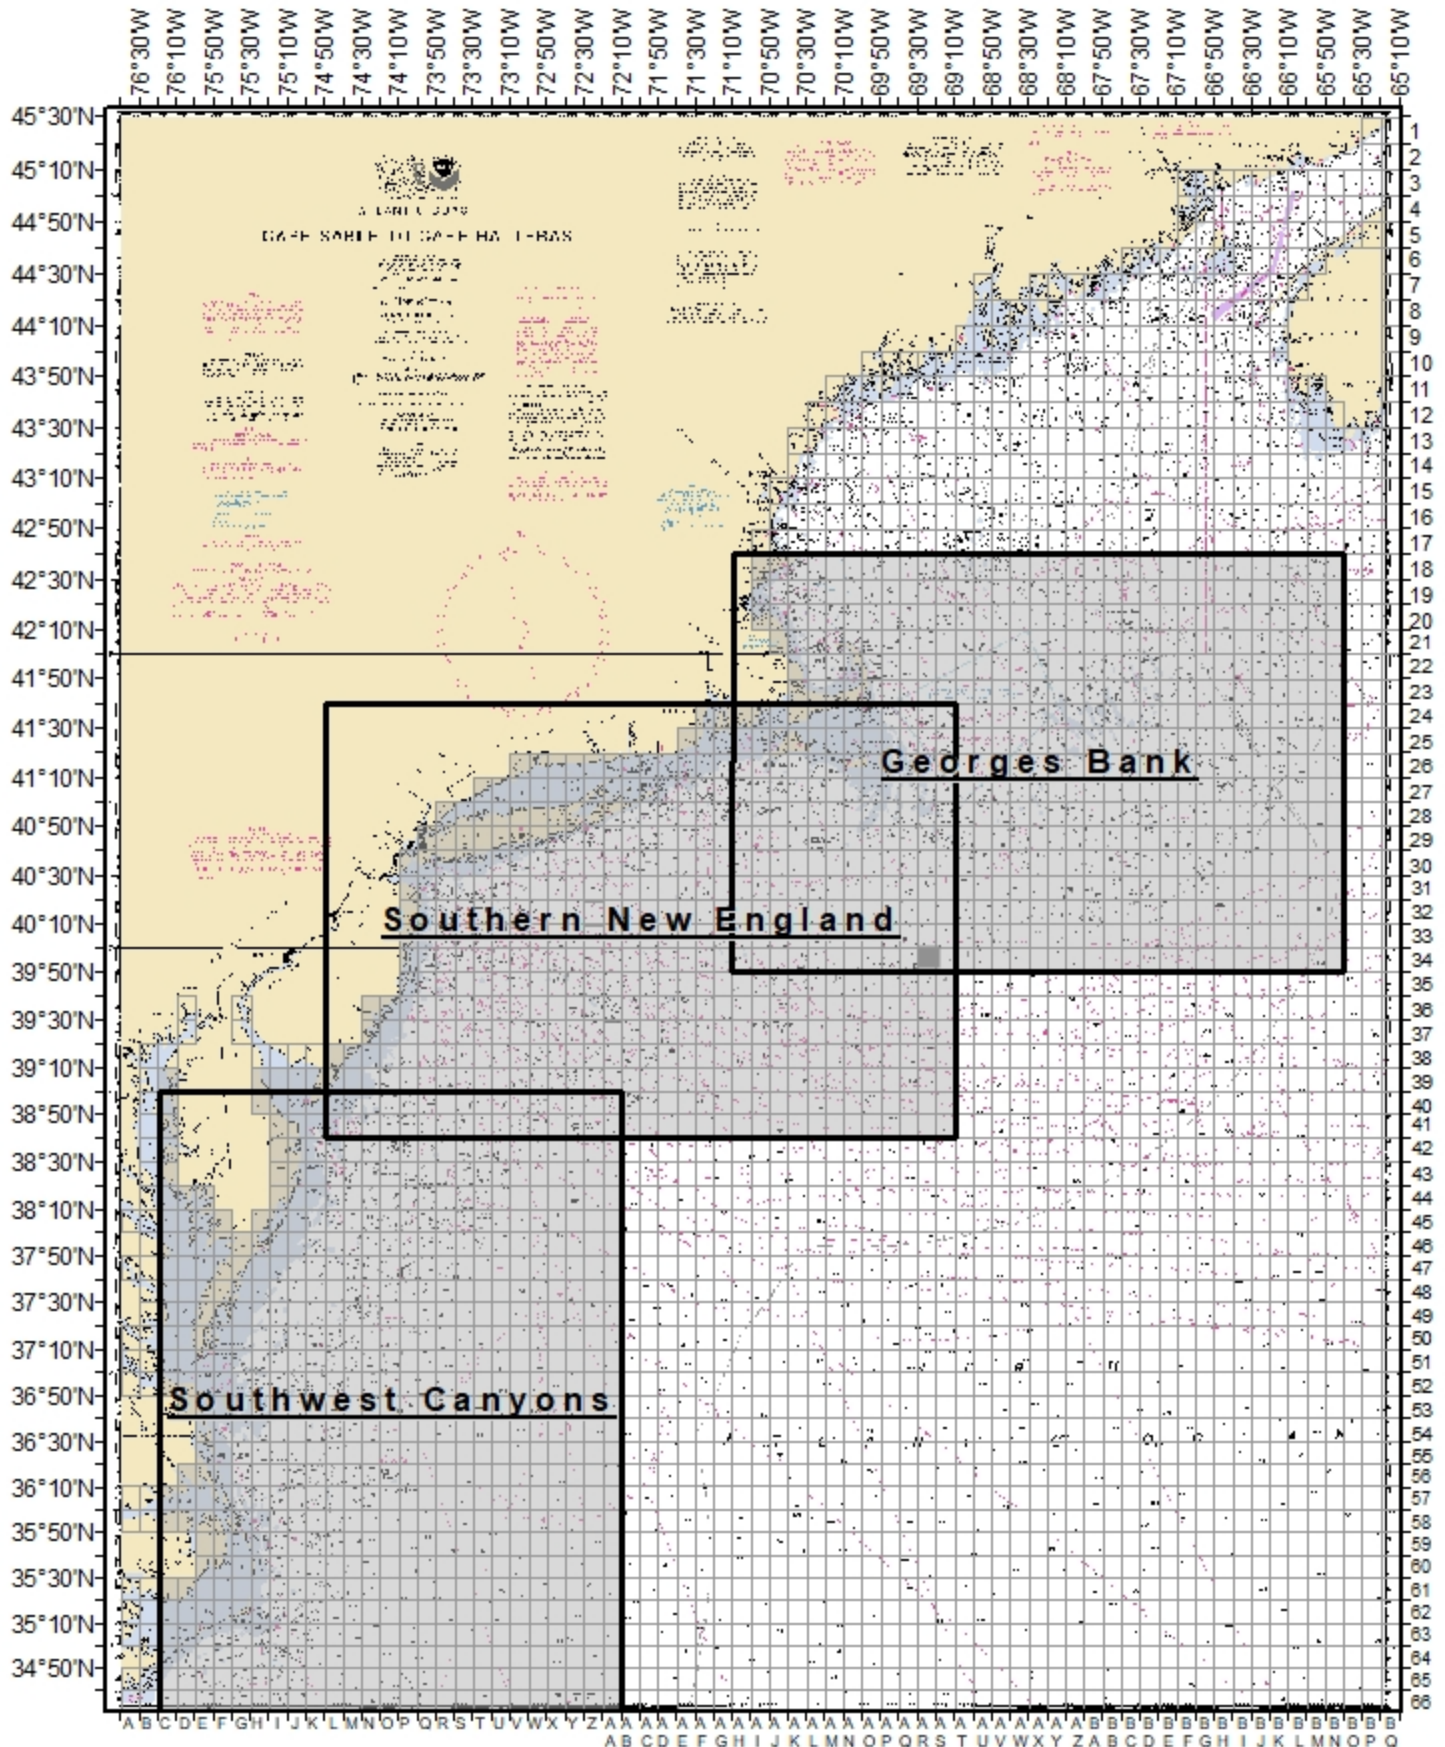

BYCATCH AVOIDANCE NETWORK MASTER GRID

No Reports
 Negative
 Low
 Moderate
 High
 Urgent