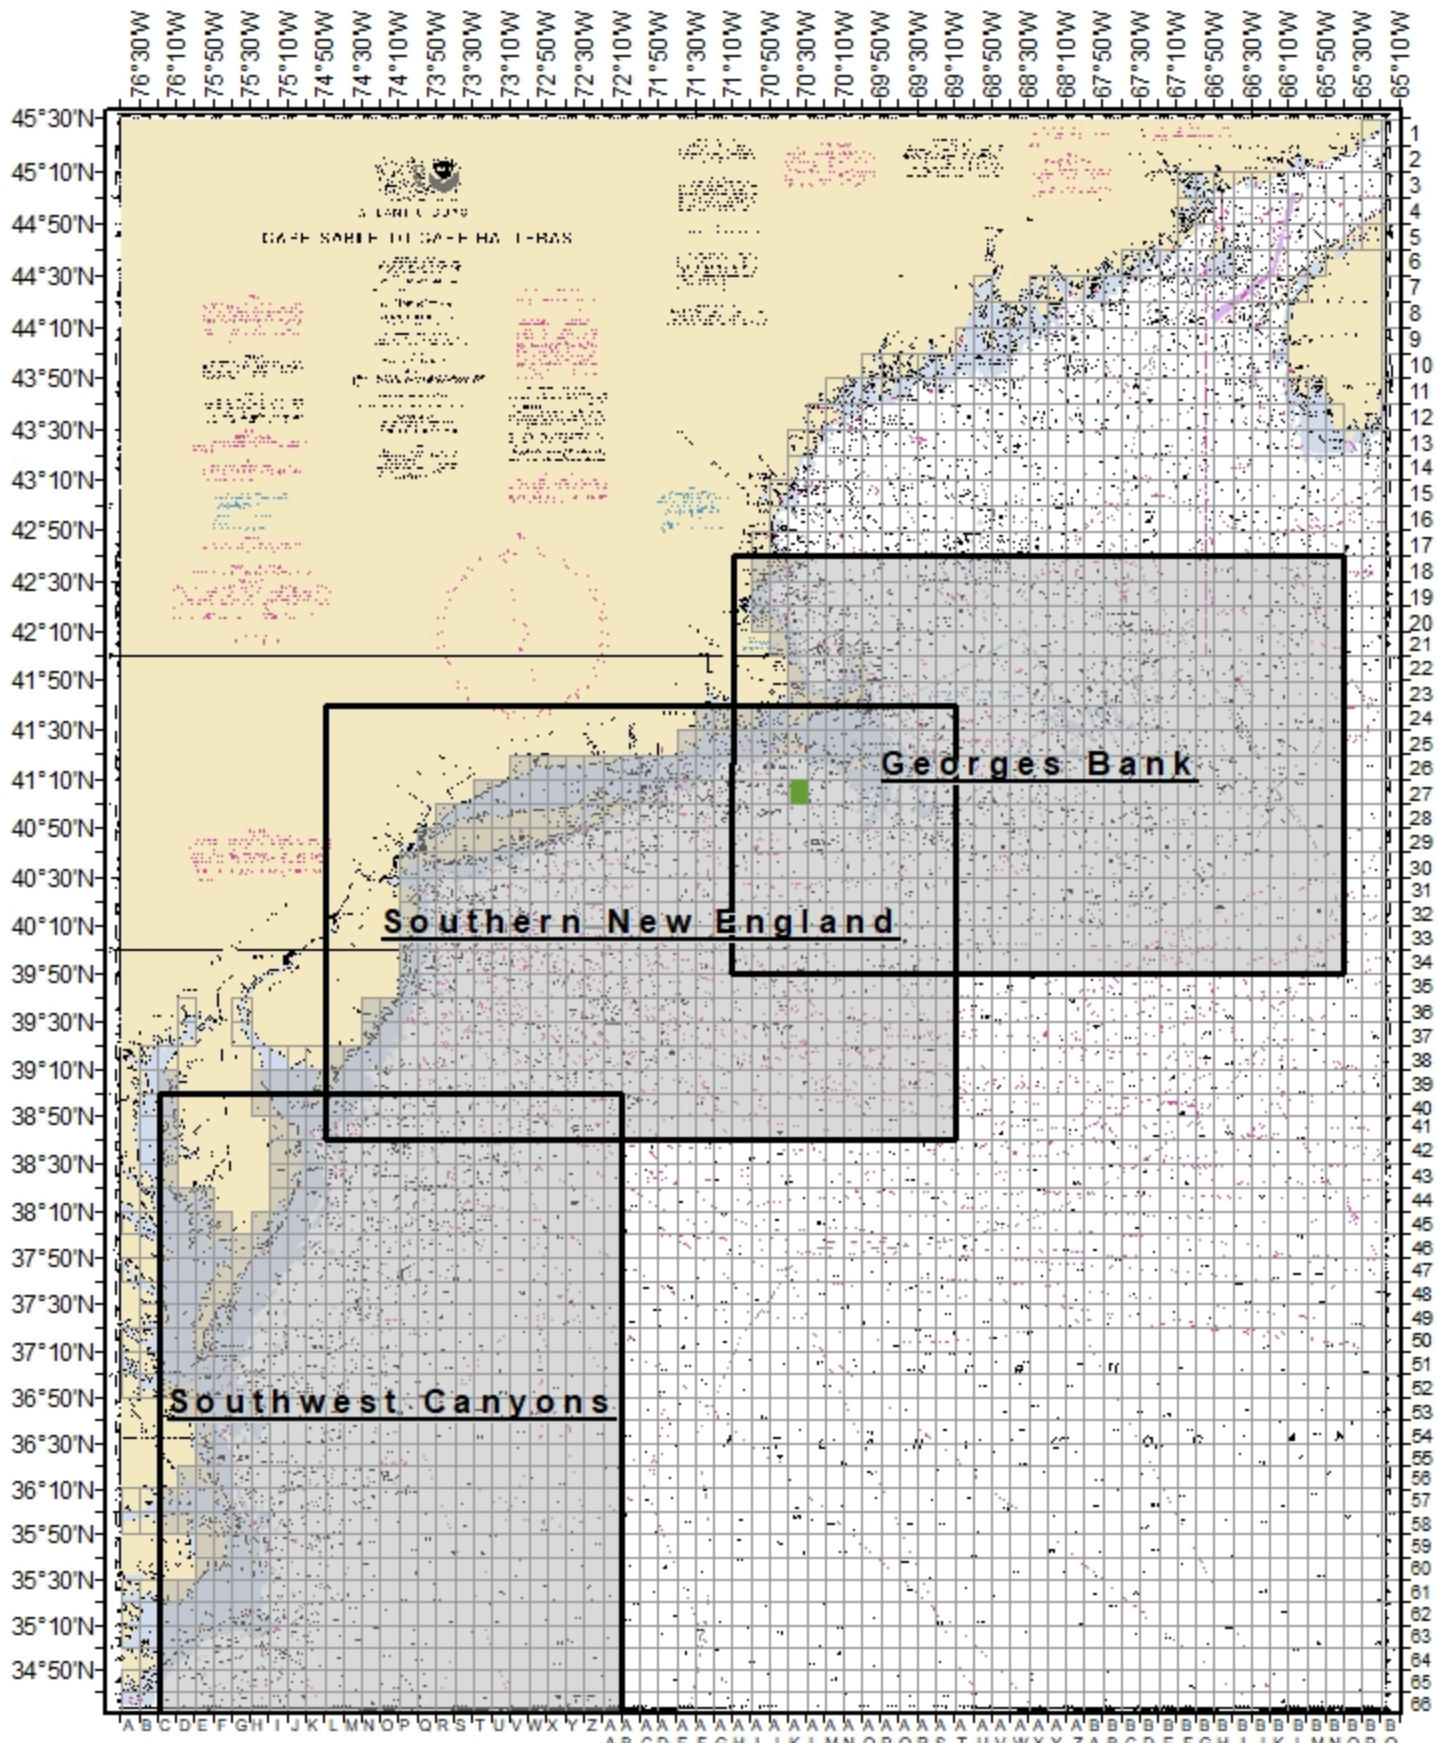

BYCATCH AVOIDANCE NETWORK MASTER GRID

No Reports
 Negative
 Low
 Moderate
 High
 Urgent