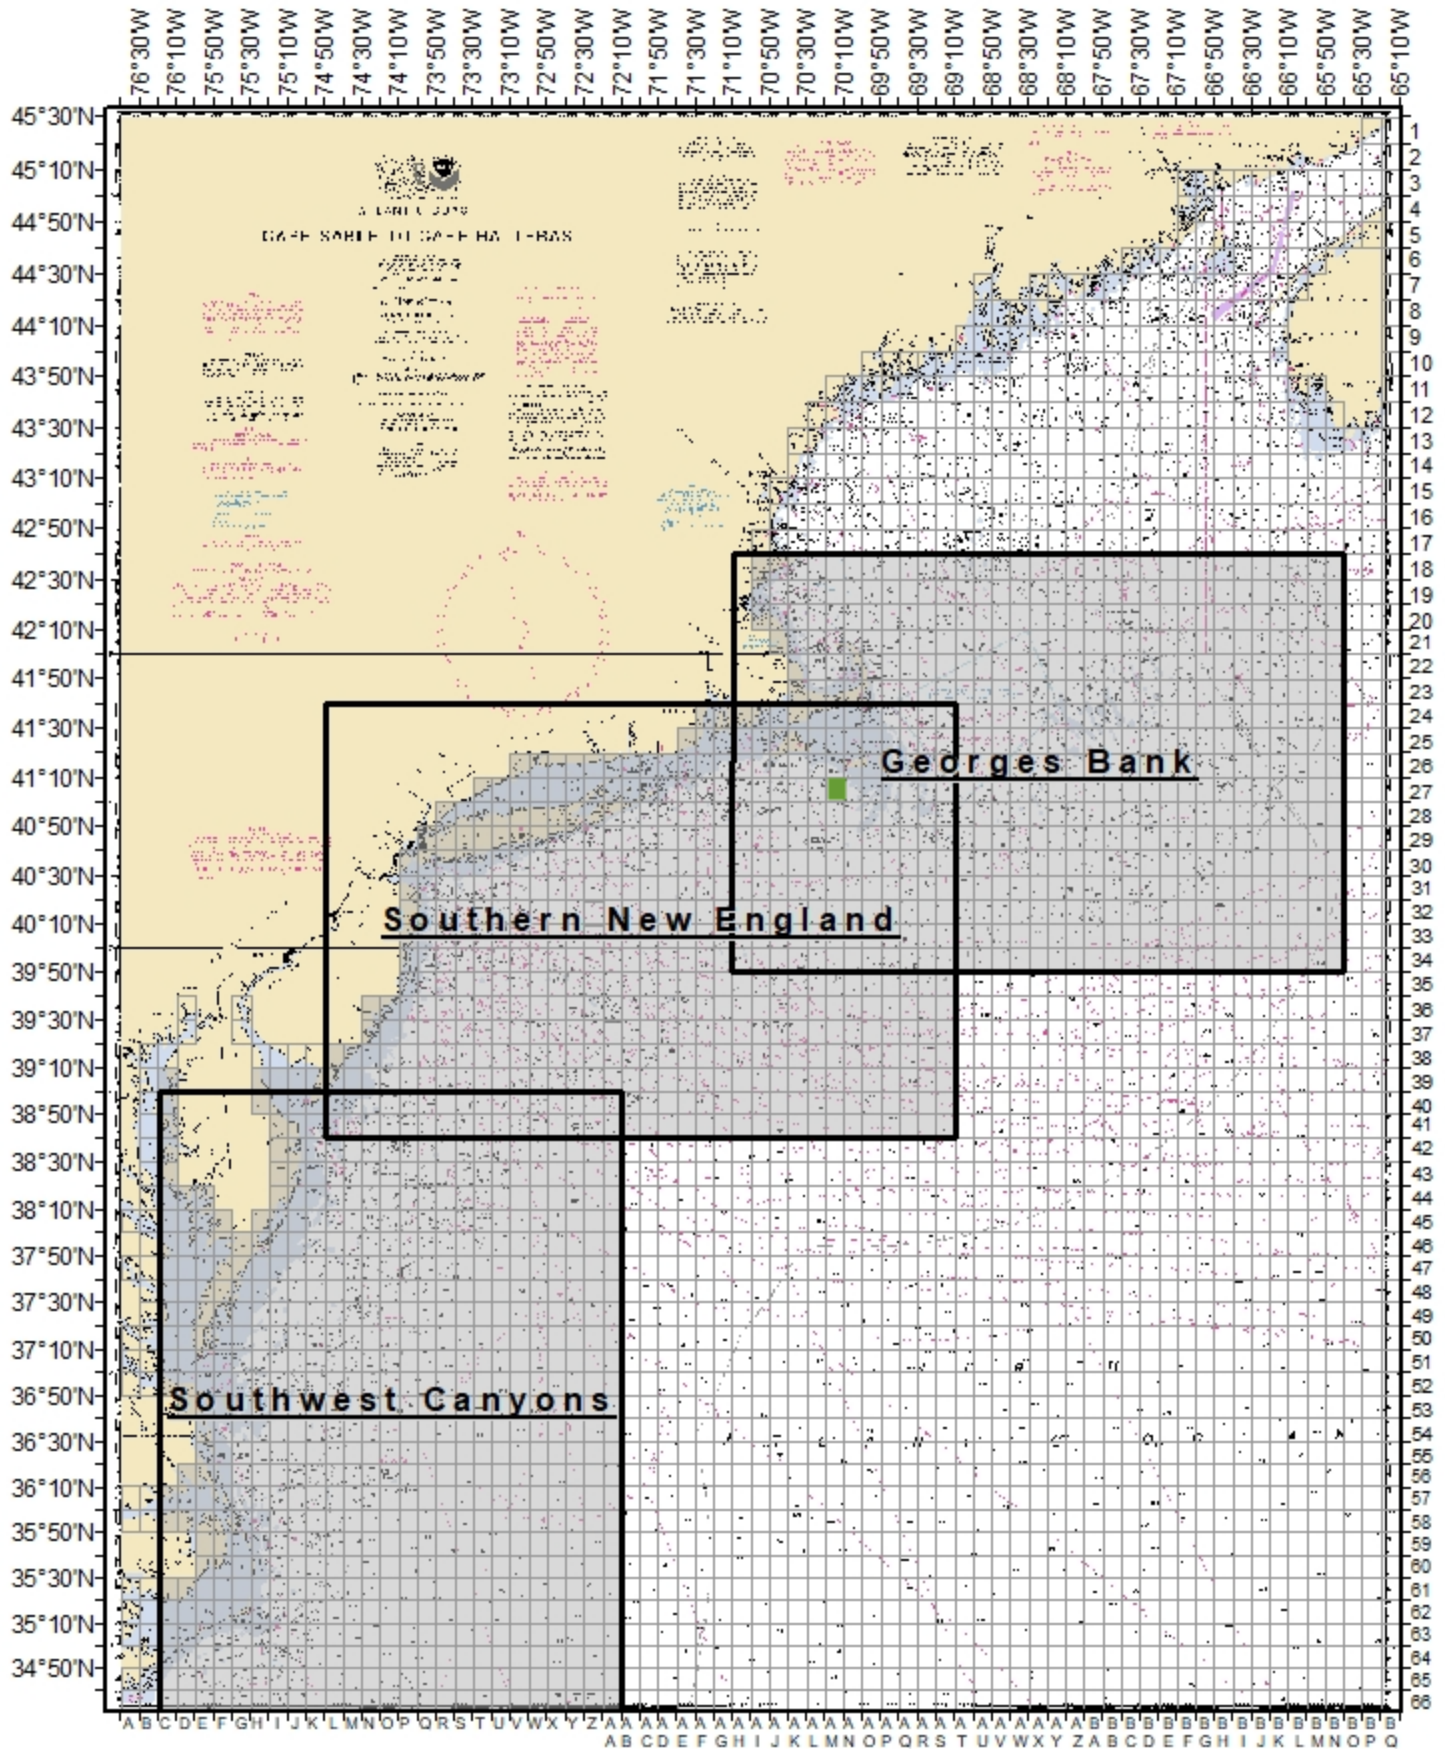

BYCATCH AVOIDANCE NETWORK MASTER GRID

No Reports
 Negative
 Low
 Moderate
 High
 Urgent